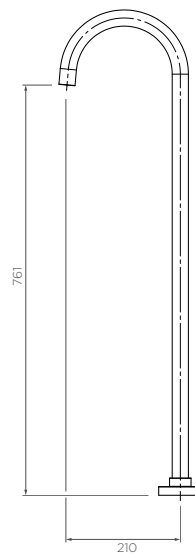

Axis Pin Freestanding bath spout

AX01530

Finishes available:

Chrome

Brushed Nickel[^]
(.SN)

Matte Black
(.MB)

Brushed Gun Metal[^]
(.GM)

Brushed Brass[^]
(.BB)

White
(.W)

[^] PVD finish

INFORMATION

Pressure Rating
150 - 500kPa

Hot and cold water inlet pressures
should be equal.

CARE AND MAINTENANCE

- All surfaces should be frequent cleaned with a mixture of mild, pH neutral soap and warm water with a soft cloth
- Do not use abrasive clothes, scouring pads on surfaces
- Do not use harsh cleaning agents i.e. cream cleaners or citrus based cleaners (see cleaning leaflet for comprehensive list)