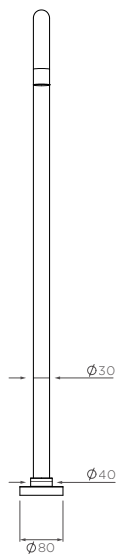

Axis Pin Freestanding bath spout

AX01530

Finishes available:

Chrome

Brushed Nickel[^]
(.SN)

Matte Black
(.MB)

Brushed Gun Metal[^]
(.GM)

Brushed Brass[^]
(.BB)

White
(.W)

[^] PVD finish

INFORMATION

Pressure Rating
150 - 500kPa

Hot and cold water inlet pressures
should be equal.

CARE AND MAINTENANCE

- All surfaces should be frequent cleaned with a mixture of mild, pH neutral soap and warm water with a soft cloth
- Do not use abrasive clothes, scouring pads on surfaces
- Do not use harsh cleaning agents i.e. cream cleaners or citrus based cleaners (see cleaning leaflet for comprehensive list)