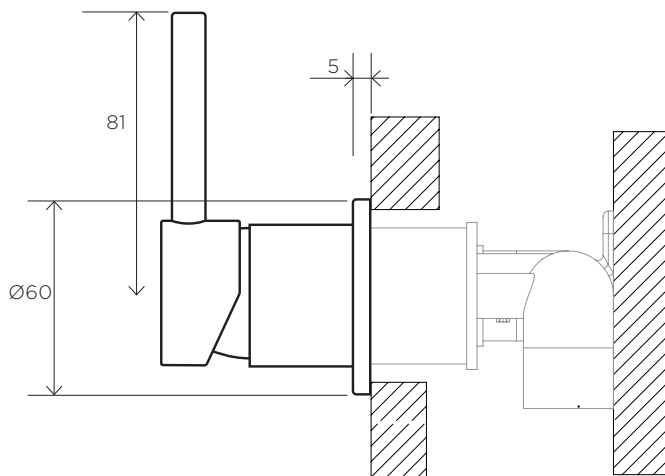

## Axus Pin Lever Shower or Bath Mixer - Lever Up

AX28310 - EXTERNAL PART ONLY

**Finishes available:** Chrome, Matte Black, Brushed Nickel PVD, Brushed Brass PVD, Brushed Gun Metal

Requires ARB0130U - Arcisan Universal in-wall body for installation.

Axus Pin Lever Shower or Bath Mixer is a classic, cylinder type mixer. With specific attention paid to quality, all pieces are polished to a mirror-like chrome finish. Adaptable to many different applications, the Axus collection is a reliable and secure choice.