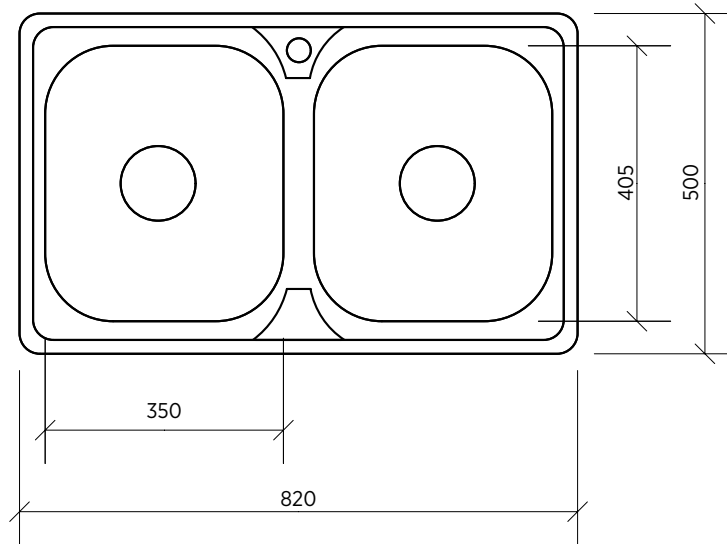

- Contemporary classic lines and silk finish
- 0.8 mm thick premium 304 grade stainless steel
- Large capacity bowls
- Easy to clean
- Sound deadening
- Designer basket wastes

SUMMARY Two bowls

ORDER CODE 191584 Acero 005, 1 taphole old code: SKS-005-1T
191582 Acero 005, no taphole old code: SKS-005-0T

WASTE Includes basket waste

OVERFLOW Optional overflow kit available

BOWL SIZE Each bowl 350 x 405 mm, 180 mm deep

ACCESSORIES A variety of accessories is available.

180 mm deep

SEIMA

bathroom | kitchen | laundry

seima.com.au

Please note

- All measurements are in millimetres.
- Always use the actual product to verify cutout.
- Use silicone sealant. DO NOT USE EPOXY TYPE ADHESIVES.
- Specifications may vary without notice as part of our continuous improvement practices.