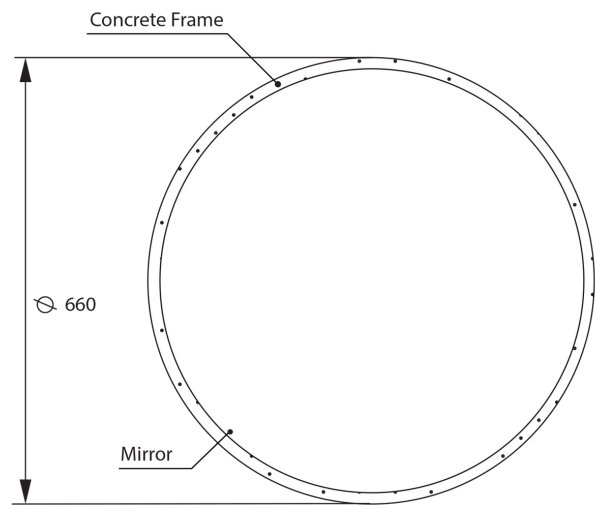

Coloured Concrete Frame

Ash		MM66-CA
Desert		MM66-CD
Nickel		MM66-CN
Stone		MM66-CS
Taupe		MM66-CT
Coal		MM66-CC

To clean this mirror, wipe it with a soft microfiber cloth or a lint free cloth that has been rinsed in warm water and wrung out well, then rub the mirror gently with a soft dry cloth.

PLEASE do not use glass or window cleaner, or other cleaners with chemical agents. These may damage the silver coating and brown marks can result.

Please confirm all particulars with your sales consultant or refer to our website for more information prior to purchase.