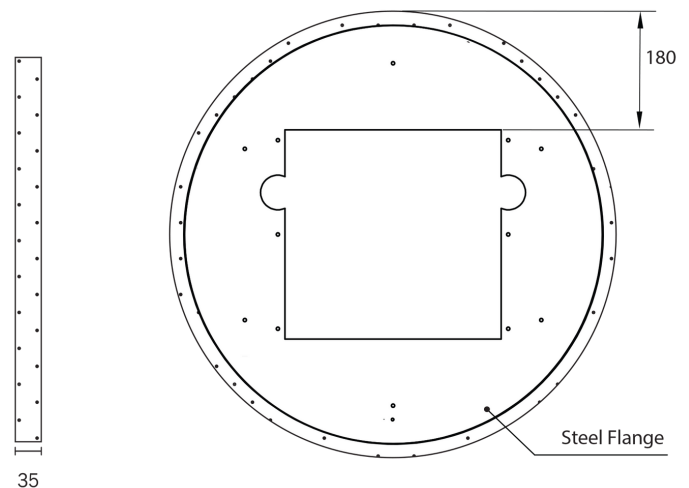

Coloured Concrete Frame

Ash		MM66-CA
Desert		MM66-CD
Nickel		MM66-CN
Stone		MM66-CS
Taupe		MM66-CT
Coal		MM66-CC

To clean this mirror, wipe it with a soft microfiber cloth or a lint free cloth that has been rinsed in warm water and wrung out well, then rub the mirror gently with a soft dry cloth.

PLEASE do not use glass or window cleaner, or other cleaners with chemical agents. These may damage the silver coating and brown marks can result.

Please confirm all particulars with your sales consultant or refer to our website for more information prior to purchase.