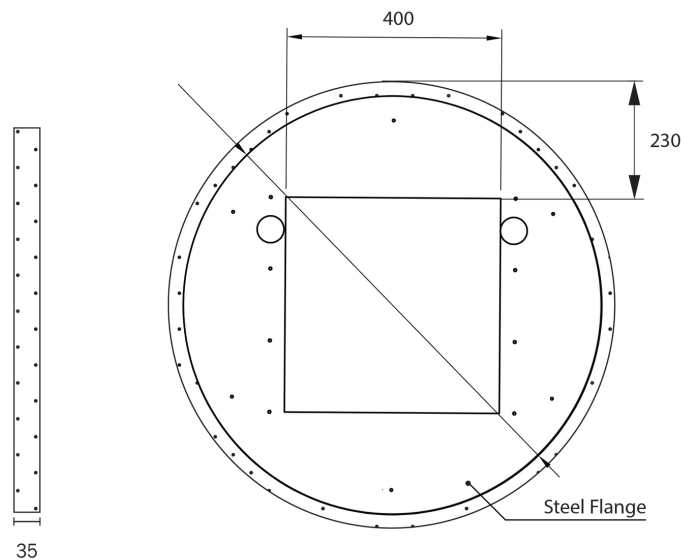

Coloured Concrete Frame

Ash		MM86-CA
Desert		MM86-CD
Nickel		MM86-CN
Stone		MM86-CS
Taupe		MM86-CT
Coal		MM86-CC

To clean this mirror, wipe it with a soft microfiber cloth or a lint free cloth that has been rinsed in warm water and wrung out well, then rub the mirror gently with a soft dry cloth.

PLEASE do not use glass or window cleaner, or other cleaners with chemical agents. These may damage the silver coating and brown marks can result.

Please confirm all particulars with your sales consultant or refer to our website for more information prior to purchase.