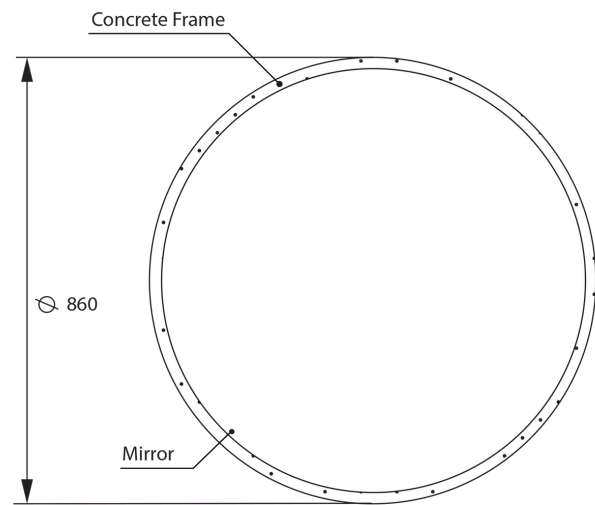

Coloured Concrete Frame

Ash		MM86-CA
Desert		MM86-CD
Nickel		MM86-CN
Stone		MM86-CS
Taupe		MM86-CT
Coal		MM86-CC

To clean this mirror, wipe it with a soft microfiber cloth or a lint free cloth that has been rinsed in warm water and wrung out well, then rub the mirror gently with a soft dry cloth.

PLEASE do not use glass or window cleaner, or other cleaners with chemical agents. These may damage the silver coating and brown marks can result.

Please confirm all particulars with your sales consultant or refer to our website for more information prior to purchase.