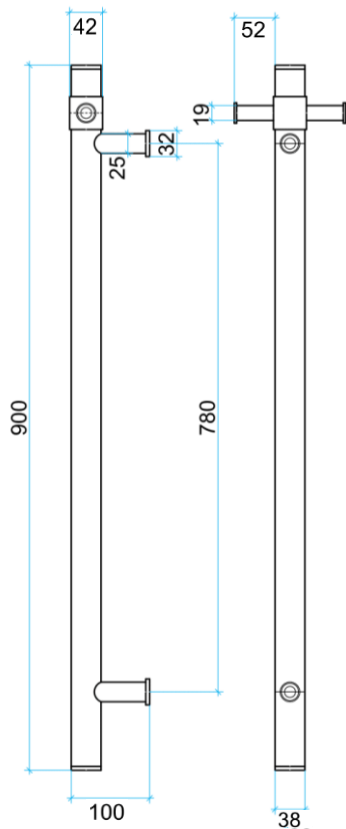

# Thermorail Towel Rails 12V

Electric Heated Towel Rails for use in bathrooms

Stock Code	Finish	Size (mm)	Output (W)	No. of Bars
VS900HBG	Brushed Gold Plated	W142 x H900 x D100	30 Watts	1

Rails are sold individually. Hooks are removable.

**PLEASE NOTE:** Specifications are for information purposes only. Whilst every effort has been made to ensure the product specifications are accurate, due to continuing product development and improvement the specifications are subject to change. Specifications can be used to rough in and fit timber supports in the wall however we recommend no holes are drilled without having the product on site or verifying the details with the manufacturer. Thermogroup cannot be held liable or responsible for errors due to updated specifications.