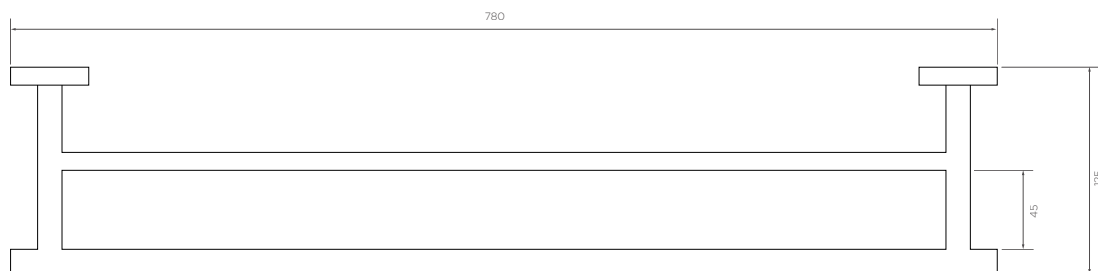

WARRANTY
7 years

*Conditions apply.