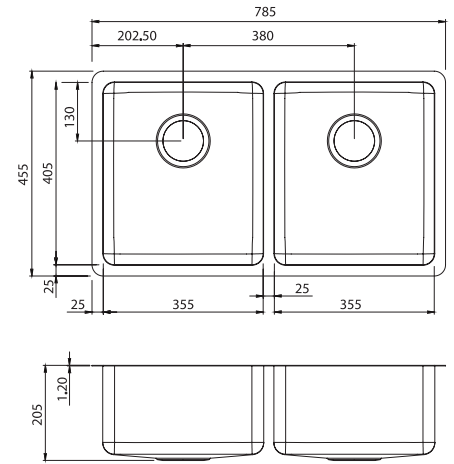

Sonetto

SN1063U

Sonetto Double Bowl Undermount Sink

Specifications /

Sink size	785W x 455H mm
Bowl size	3/4 Bowl 355W x 405H x 205D / 30L 3/4 Bowl 355W x 405H x 205D / 30L
Construction	Fabricated with 25 mm radius corners, Softtone® and soundproofing.
Material	304 grade, 18/10 brushed stainless steel (1.2 mm thick)
Installation	Undermount
Fixings	Installation clips supplied
Min cabinet size	900 mm
Tap holes	N/A
Waste fittings	2 x 90 mm basket wastes included
Overflow	Not available
Carton size	840 x 510 x 250 mm
Weight	9 kg
Warranty	Lifetime manufacturer's warranty (refer to oliveri.com.au)
Maintenance and care instructions	All surfaces should be cleaned with mild liquid detergent or soap and water. To maintain the shine on your Oliveri stainless steel sink, we recommended the use of any of the easy to obtain, non-abrasive stainless steel cleaners or metal polishes.