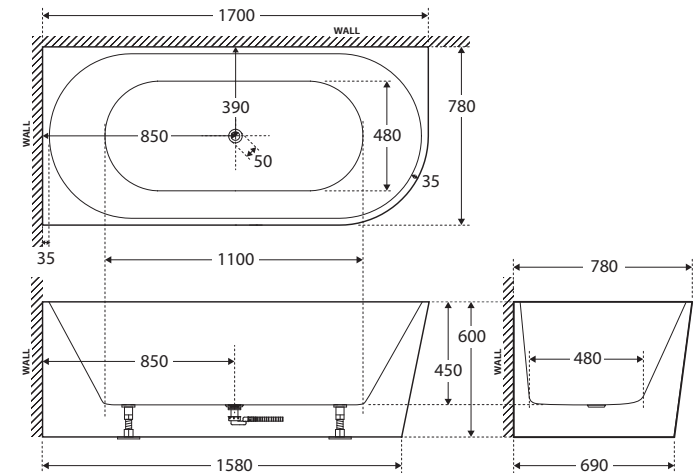

## RIGHT-HAND ACRYLIC CORNER BATH, 1700MM

### Features

- Modern, slim edge design
- Two-sided corner style
- UV stabilised sanitary-grade acrylic
- Inbuilt steel support frame
- Adjustable steel legs
- No overflow
- Chrome waste included with bath
- Net weight: 51kg
- Gross weight: 60kg

While we aim to ensure specifications are correct at the time of publication, Fienza reserves the right to make modifications without prior notice. Physical colour may vary from image shown. All measurements are shown in millimetres. Always use physical product measurements for mark-ups and roughing-in as the technical drawing may differ from actual product received.