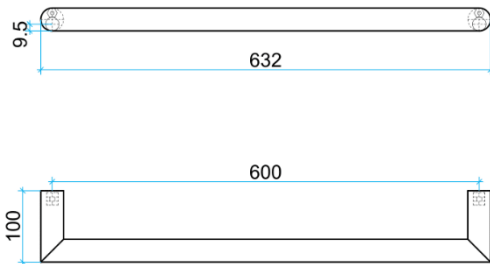

# Thermorail Towel Rails 12V

Electric Heated Towel Rails for use in bathrooms

Stock Code	Finish	Size (mm)	Output (W)	No. of Bars
DSR6BG	Brushed Gold	W632 x H32 x D100	18 Watts	1

**PLEASE NOTE:** Specifications are for information purposes only. Whilst every effort has been made to ensure the product specifications are accurate, due to continuing product development and improvement the specifications are subject to change. Specifications can be used to rough in and fit timber supports in the wall however we recommend no holes are drilled without having the product on site or verifying the details with the manufacturer. Thermogroup cannot be held liable or responsible for errors due to updated specifications.