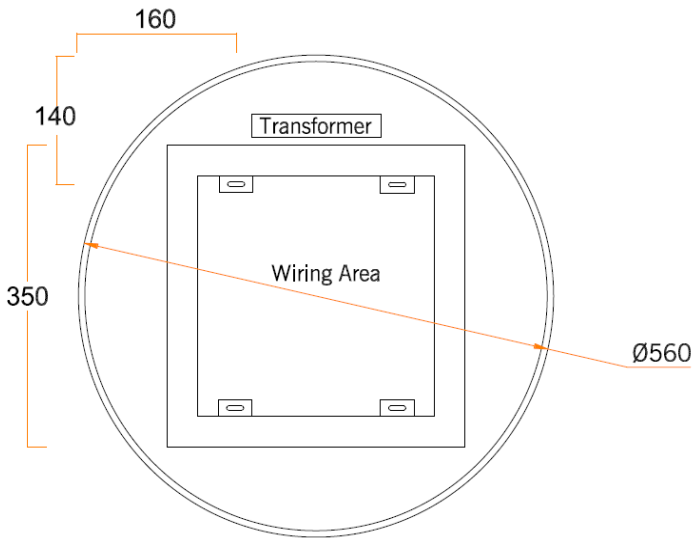

# Ablaze Premium Back-lit Mirrors

Stock Code	Light	Size (mm)	Output (W)
RS600W	Warm	600 ø x D43	79 Watts