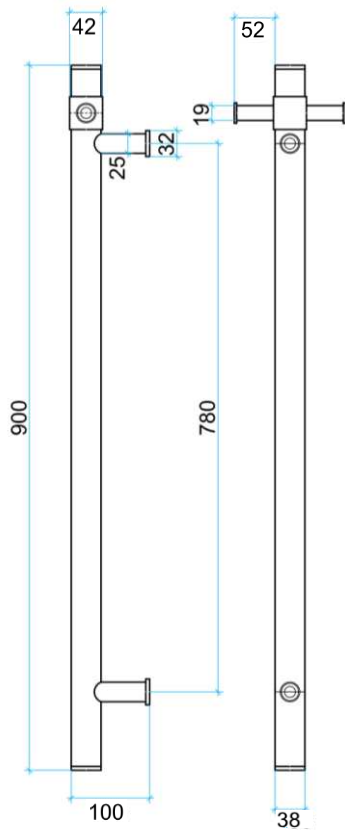

Thermorail Towel Rails 12V

Electric Heated Towel Rails for use in bathrooms

Stock Code	Finish	Size (mm)	Output (W)	No. of Bars
VS900H	Polished Stainless Steel	W142 x H900 x D100	30 Watts	1

Rails are sold individually. Hooks are removable.

PLEASE NOTE: Specifications are for information purposes only. Whilst every effort has been made to ensure the product specifications are accurate, due to continuing product development and improvement the specifications are subject to change. Specifications can be used to rough in and fit timber supports in the wall however we recommend no holes are drilled without having the product on site or verifying the details with the manufacturer. Thermogroup cannot be held liable or responsible for errors due to updated specifications.