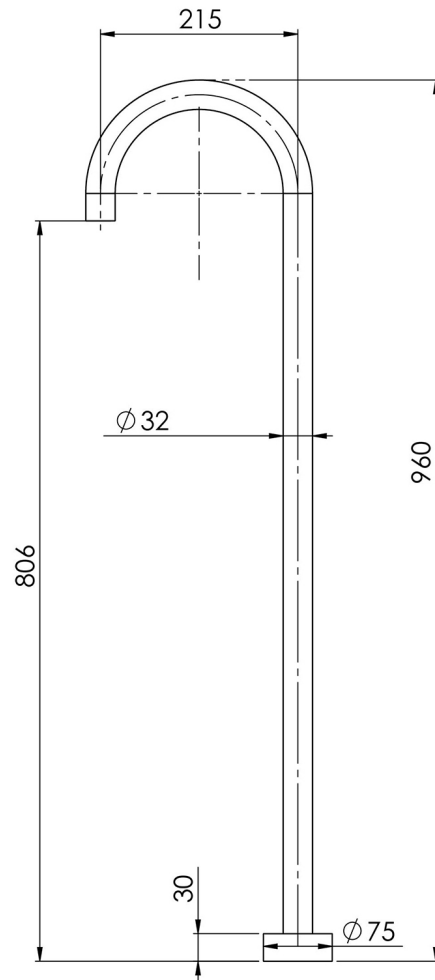

VIVID

VIVID FLOOR MOUNTED BATH OUTLET 940MM

SPECIFICATIONS

AVAILABLE IN

V819 CHR
Chrome

V819 BN
Brushed Nickel

V819 MB
Matte Black

INFORMATION