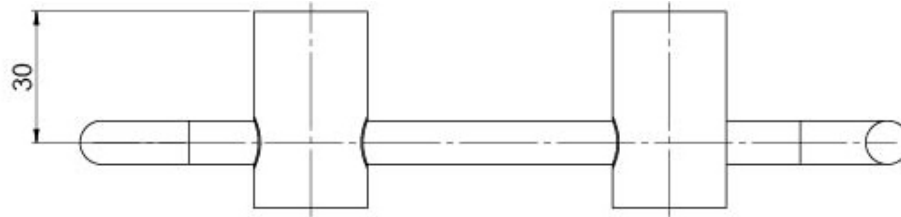

VIVID SLIMLINE

VIVID SLIMLINE TOILET ROLL HOLDER

SPECIFICATIONS

AVAILABLE IN

111-8200-00
Chrome

111-8200-40
Brushed Nickel

111-8200-31
Brushed Carbon

111-8200-10
Matte Black