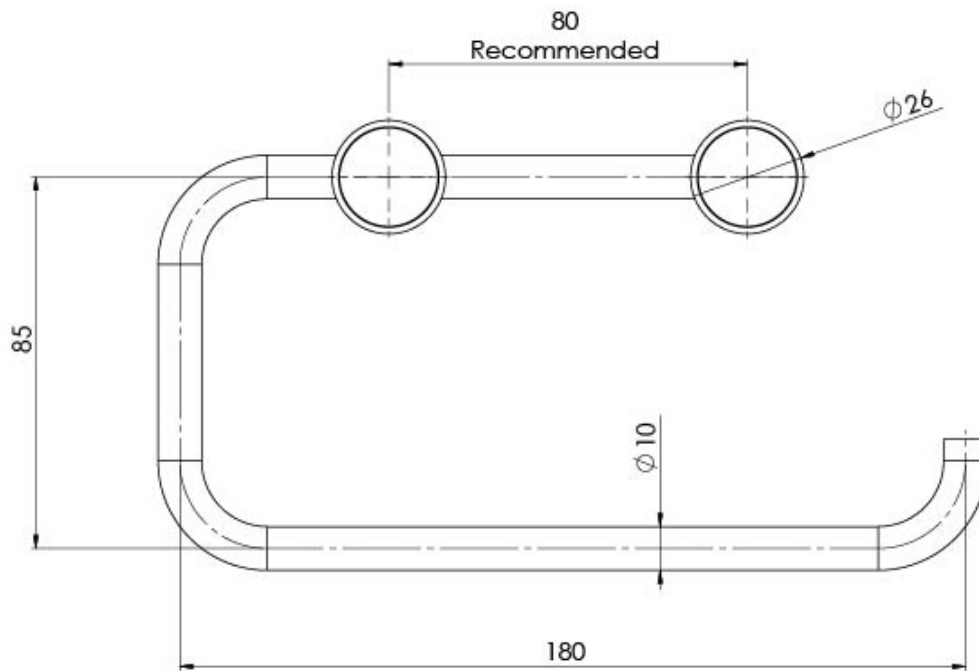

VIVID SLIMLINE

VIVID SLIMLINE TOILET ROLL HOLDER

SPECIFICATIONS

AVAILABLE IN

111-8200-00
Chrome

111-8200-40
Brushed Nickel

111-8200-31
Brushed Carbon

111-8200-10
Matte Black