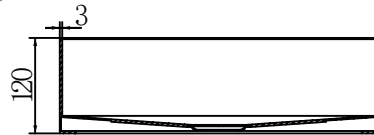

## 400MM ROUND STAINLESS STEEL BASIN

### SPECIFICATION

|              |                     |
|--------------|---------------------|
| PRODUCT CODE | B401R               |
| MATERIAL     | 304 stainless steel |
| SIZE         | 400*400*120mm       |
| WARRANTY     | 10 years warranty   |