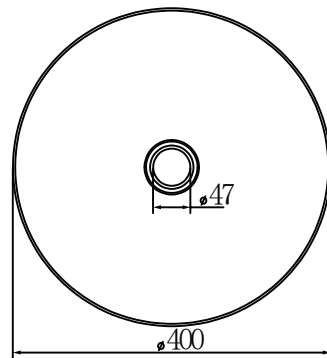

## 400MM ROUND STAINLESS STEEL BASIN

### SPECIFICATION

|              |                     |
|--------------|---------------------|
| PRODUCT CODE | B401R               |
| MATERIAL     | 304 stainless steel |
| SIZE         | 400*400*120mm       |
| WARRANTY     | 10 years warranty   |