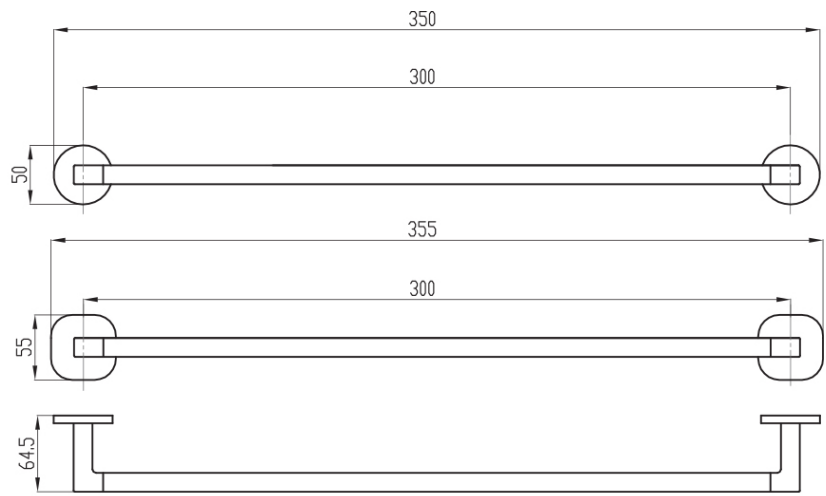

Architectura 300mm Towel Rail

Brushed Nickel

Product Image

Includes Round & Soft Square Flanges

Product Details

Code: TVA1550980
Brand: Villeroy & Boch
Range: Architectura
Warranty: 5 Years*

Additional Features

Required Product

Recommended Products

Additional Notes

- Round Backing Flange & Soft Square Backing Flange included
- Dual Fixing

*Please visit argentaust.com.au/warranty to view the full warranty

Technical Specification

Note: All dimensions are in millimetres and are subject to normal manufacturing variations. Always use the physical product measurements for cut-outs and rough-ins as the technical details shown may differ from the actual product. Use acetic cured silicone sealant. Do not use epoxy type adhesives. Clean with damp cloth. Do not use abrasive cleaners, liquids or pastes.