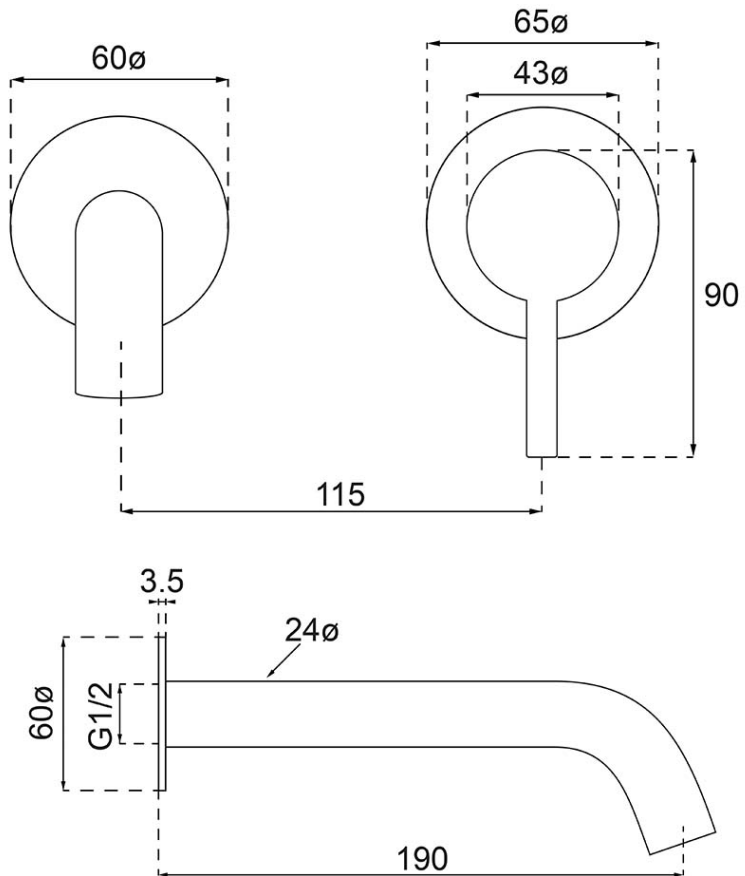

Installation Instructions

- NOT COMPATIBLE WITH UNIVERSAL BODY
- ONLY USE COLOURCHOICE BODY TVW0035161

*Please visit argentaust.com.au/warranty to view the full warranty

Note: All dimensions are in millimetres and are subject to normal manufacturing variations. Always use the physical product measurements for cut-outs and rough-ins as the technical details shown may differ from the actual product. Use acetic cured silicone sealant. Do not use epoxy type adhesives. Clean with damp cloth. Do not use abrasive cleaners, liquids or pastes.