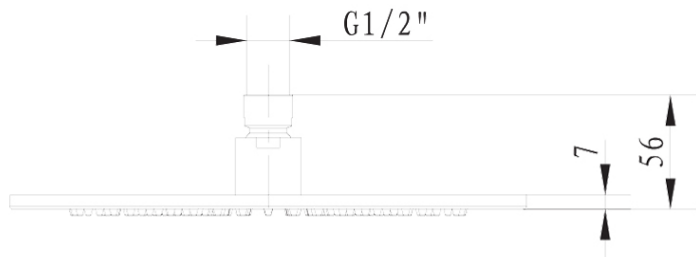

Embrace 250 Overhead Shower

Gun Metal

Product Image

Product Details

Code: VSH401290B
Brand: Villeroy & Boch
Range: Embrace
Warranty: 7 Years*
WELS: 3 Star 9.0 LPM, Reg #: S13907 (V)

Additional Features

Technical Specification

Required Product

Recommended Products

Additional Notes

- 250Ø Overhead
- Easy Clean Silicon Nozzles
- Shower Arm Not Included

*Please visit argentaust.com.au/warranty to view the full warranty

Note: All dimensions are in millimetres and are subject to normal manufacturing variations. Always use the physical product measurements for cut-outs and rough-ins as the technical details shown may differ from the actual product. Use acetic cured silicone sealant. Do not use epoxy type adhesives. Clean with damp cloth. Do not use abrasive cleaners, liquids or pastes.