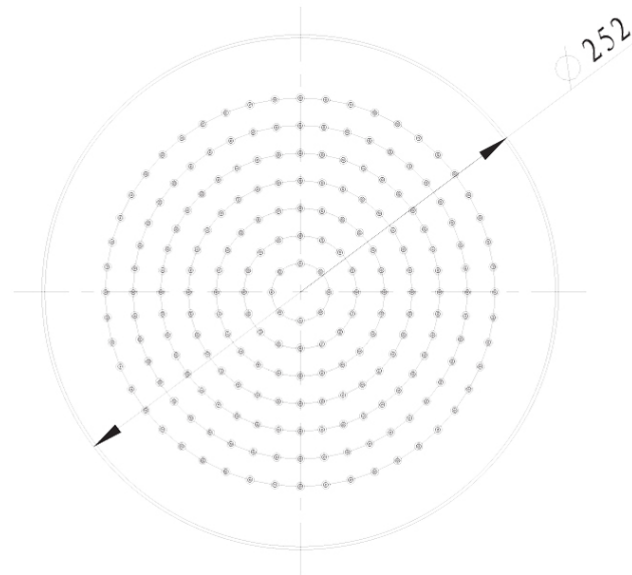

*Please visit argentaust.com.au/warranty to view the full warranty

Note: All dimensions are in millimetres and are subject to normal manufacturing variations. Always use the physical product measurements for cut-outs and rough-ins as the technical details shown may differ from the actual product. Use acetic cured silicone sealant. Do not use epoxy type adhesives. Clean with damp cloth. Do not use abrasive cleaners, liquids or pastes.