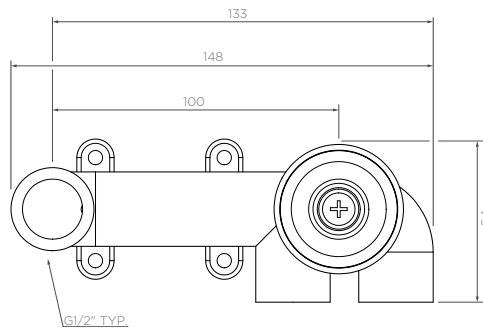

# Arcisan universal in-wall body for basin/ bath mixer

ARB0120

## INFORMATION

Pressure Rating  
150 - 500kPa

Hot and cold water inlet pressures  
should be equal.

### BODY WITH REMOVABLE COVER/PLASTIC SLEEVE