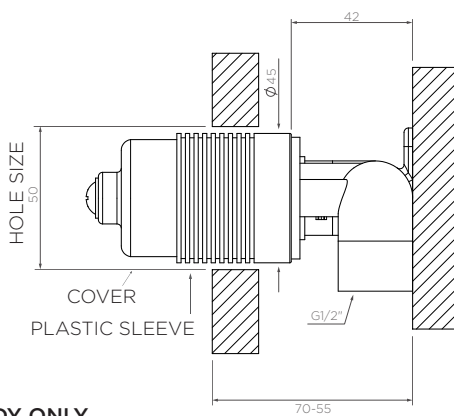

# Arcisan universal in-wall body for basin/ bath mixer

ARB0120

## INFORMATION

Pressure Rating  
150 - 500kPa

Hot and cold water inlet pressures  
should be equal.

### BODY WITH REMOVABLE COVER/PLASTIC SLEEVE