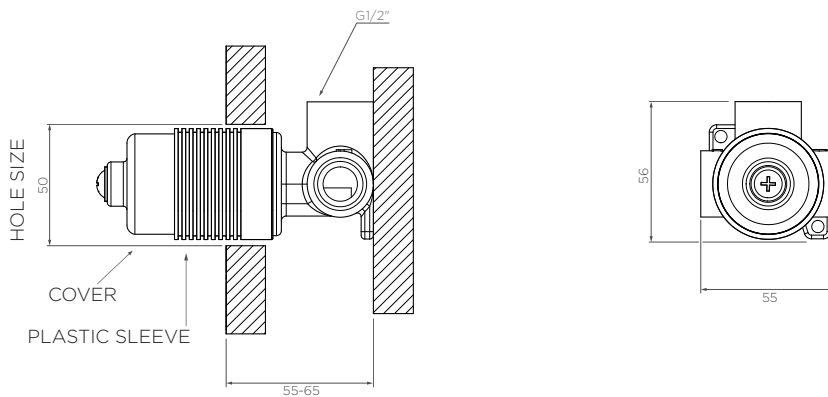

# Arcisan universal in-wall body for shower mixer

ARB0130

## INFORMATION

Pressure Rating  
150 - 500kPa

Hot and cold water inlet pressures  
should be equal.

### BODY WITH REMOVABLE COVER/PLASTIC SLEEVE