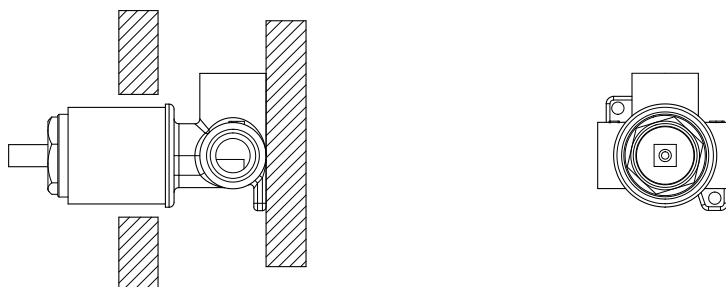

WARRANTY
15 years

*Conditions apply.