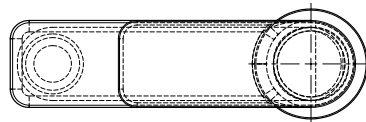

CARE AND MAINTENANCE

- All surfaces should be frequent cleaned with a mixture of mild, pH neutral soap and warm water with a soft cloth
- Do not use abrasive clothes, scouring pads on surfaces
- Do not use harsh cleaning agents i.e. cream cleaners or citrus based cleaners (*see cleaning leaflet for comprehensive list*)