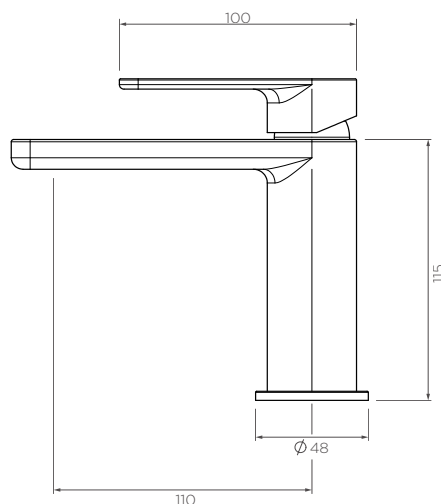

Kibo Basin mixer Brushed Brass

KB014100.BB

WELS: 6 star

Litre/min: 3.5L

WELS License / Reg No: 1483 / T38002

Finishes available:

Brushed
Brass[^]
(BB)

[^] PVD finish

INFORMATION

Pressure Rating
150 - 500kPa

Hot and cold water inlet pressures
should be equal.

CARE AND MAINTENANCE

- All surfaces should be frequent cleaned with a mixture of mild, pH neutral soap and warm water with a soft cloth
- Do not use abrasive clothes, scouring pads on surfaces
- Do not use harsh cleaning agents i.e. cream cleaners or citrus based cleaners (*see cleaning leaflet for comprehensive list*)