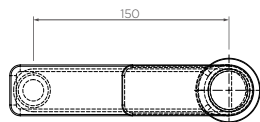

CARE AND MAINTENANCE

- All surfaces should be frequent cleaned with a mixture of mild, pH neutral soap and warm water with a soft cloth
- Do not use abrasive clothes, scouring pads on surfaces
- Do not use harsh cleaning agents i.e. cream cleaners or citrus based cleaners (*see cleaning leaflet for comprehensive list*)