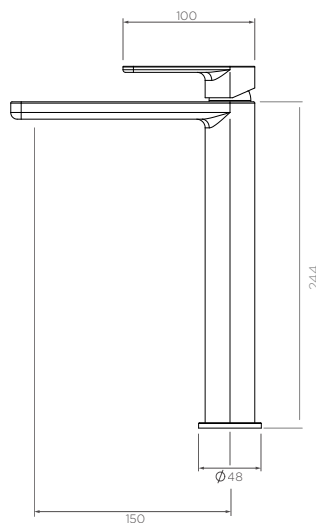

CARE AND MAINTENANCE

- All surfaces should be frequent cleaned with a mixture of mild, pH neutral soap and warm water with a soft cloth
- Do not use abrasive clothes, scouring pads on surfaces
- Do not use harsh cleaning agents i.e. cream cleaners or citrus based cleaners (*see cleaning leaflet for comprehensive list*)