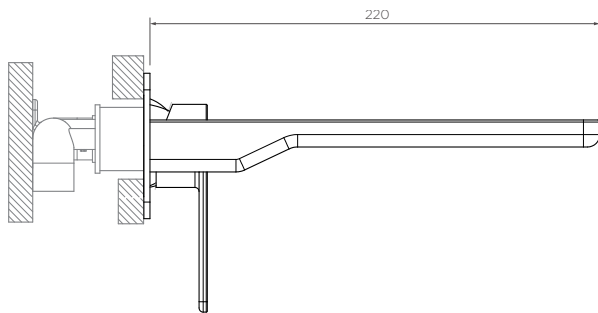

Kibo Wall mixer set - 220mm spout

KB014200

WELS: 6 star

Litre/min: 4.5L

WELS License / Reg No: 1483 / T37522

Finishes available:

Chrome Brushed Nickel[^] (.SN) Matte Black (.MB) Brushed Gun Metal[^] (.GM) Brushed Brass[^] (.BB)

Requires ARB0120 - Arcisan Universal in-wall body for installation.

WARRANTY
15 years

*Conditions apply.

stream|line

Dimensions are in millimeters and are subject to manufacturing variations. Streamline Products reserves the right to vary specifications at any time without notice. Information provided within this specification sheet is correct at the date of printing. Please confirm all particulars with your sales consultant prior to purchase. Version: 1.0 - February 2021