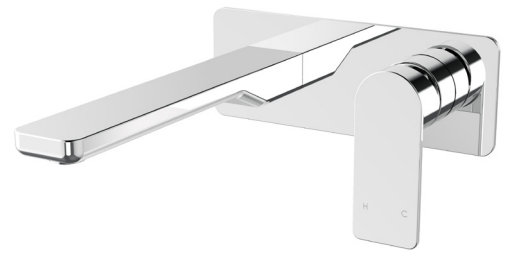

Kibo Wall mixer set - 220mm spout

KB014200

WELS: 6 star

Litre/min: 4.5L

WELS License / Reg No: 1483 / T37522

Finishes available:

Chrome   Brushed Nickel[^] (.SN)   Matte Black (.MB)   Brushed Gun Metal[^] (.GM)   Brushed Brass[^] (.BB)

[^] PVD finish