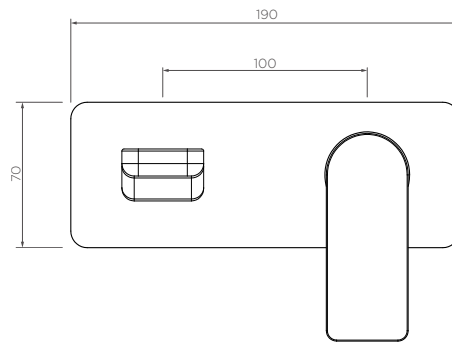

Kibo Wall mixer set - 220mm spout

KB014200

WELS: 6 star

Litre/min: 4.5L

WELS License / Reg No: 1483 / T37522

Finishes available:

Chrome Brushed Nickel[^] (.SN) Matte Black (.MB) Brushed Gun Metal[^] (.GM) Brushed Brass[^] (.BB)

Requires ARB0120 - Arcisan Universal in-wall body for installation.

WARRANTY
15 years

*Conditions apply.

stream|line

Dimensions are in millimeters and are subject to manufacturing variations. Streamline Products reserves the right to vary specifications at any time without notice. Information provided within this specification sheet is correct at the date of printing. Please confirm all particulars with your sales consultant prior to purchase. Version: 1.0 - February 2021