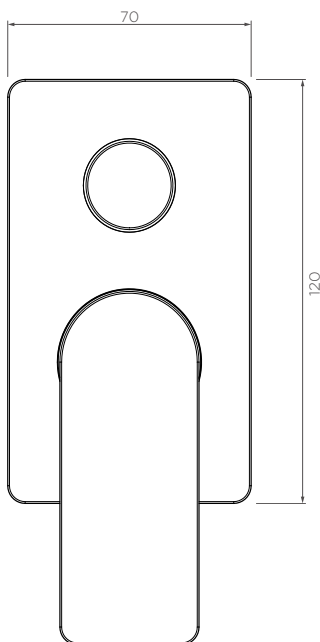

Requires ARB0135 - Arcisan Universal in-wall body for installation.

WARRANTY
15 years

*Conditions apply.