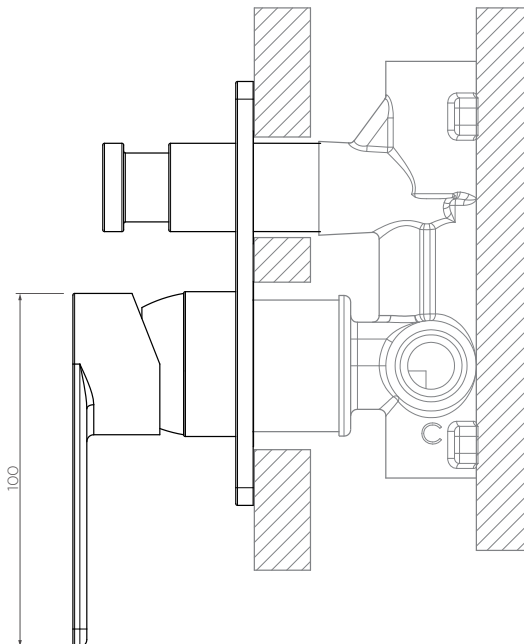

Requires ARB0135 - Arcisan Universal in-wall body for installation.

WARRANTY
15 years

*Conditions apply.