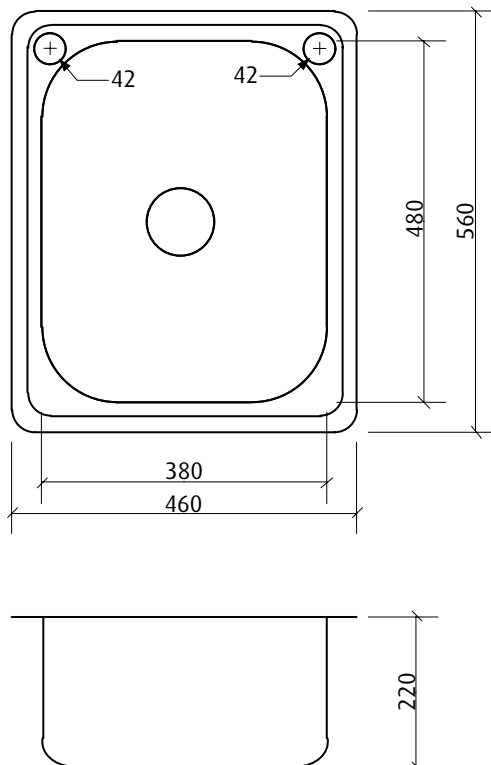

Acero / SKS-006

Stainless steel laundry sink / 35 litre

Classic laundry style

- classic lines, traditional laundry sinks
- 0.8 mm thick premium 304 grade stainless steel
- polished finish
- easy to clean
- available with 0, 1 or 2 tapholes
- includes bypass kit
- sound deadening
- designer basket waste

<i>configuration</i>	One bowl	
<i>order code/s</i>	SKS-006	2 tapholes, no overflow
	SKS-35LO	2 tapholes, with overflow
	SKS-006-0T	no tapholes, no overflow
	SKS-006-1TR	1 taphole on right, no overflow
	SKS-006-1TR-OF	1 taphole on right, with overflow
	SKS-006-1TL	1 taphole on left, no overflow
	SKS-006-1TL-OF	1 taphole on left, with overflow
<i>waste</i>	Includes basket waste	
<i>bowl size</i>	380 x 480 mm, 220 mm deep (35 litre)	
<i>bypass kit</i>	Includes bypass kit	
<i>bowl size</i>	380 x 480 mm, 220 mm deep, 35 litre capacity	

Optional overflow version

Important

- Always use the actual product to verify cutout.
- All measurements are in millimetres.