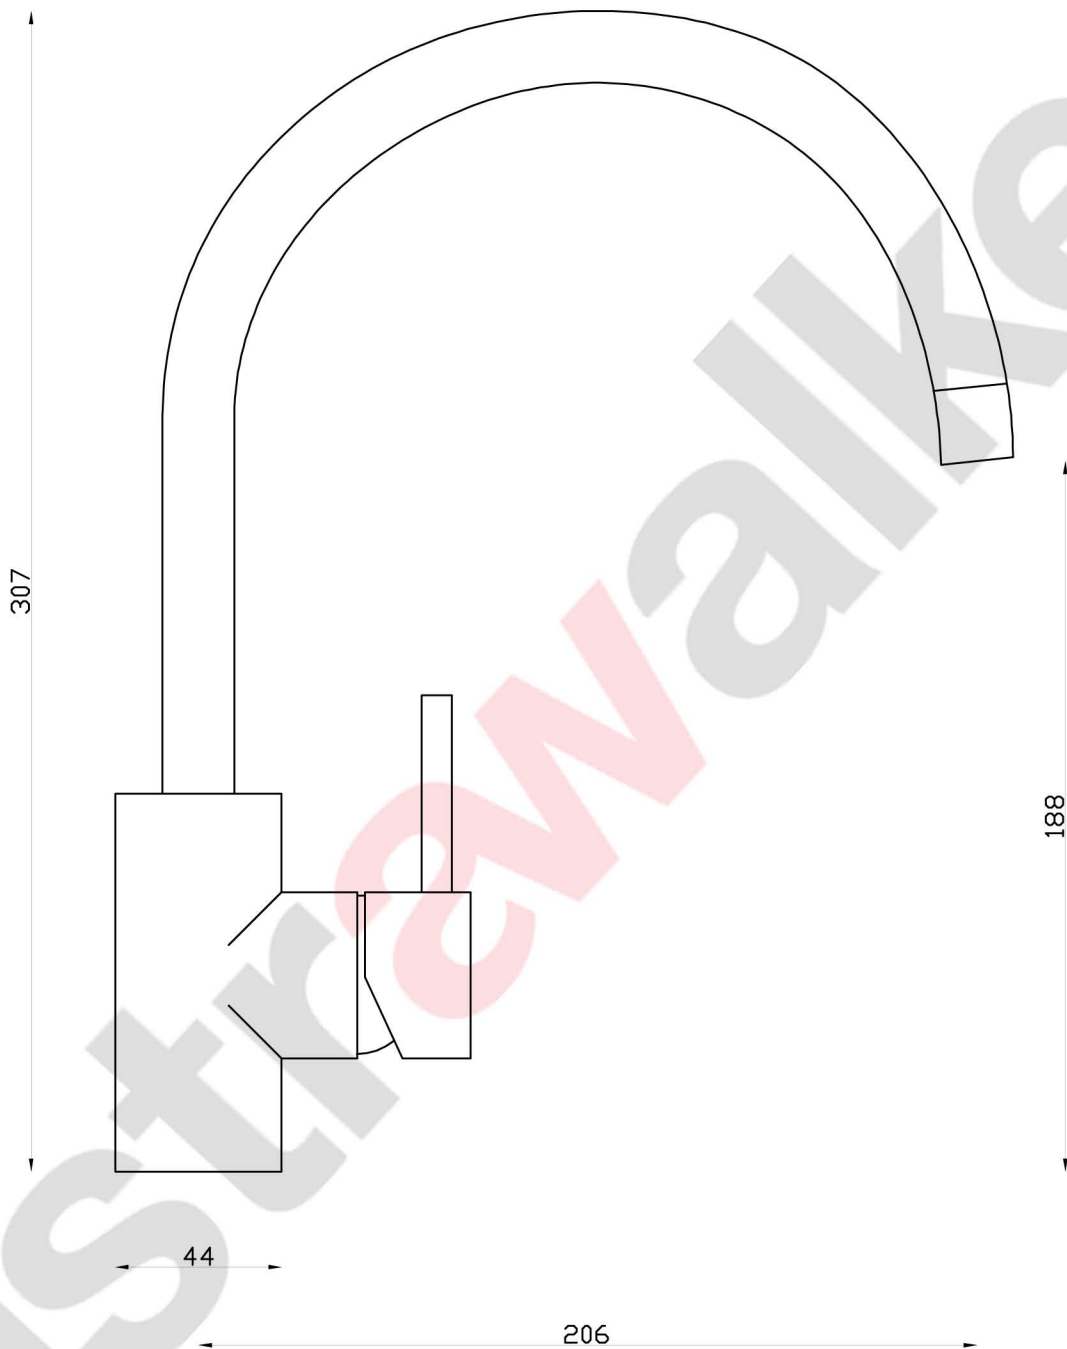

ICON

A69.08 Kitchen Mixer

aw™

astrawalker™

Uncompromising quality. Conceived, designed and made in Australia.

ARCHITECTURAL BATHWARE