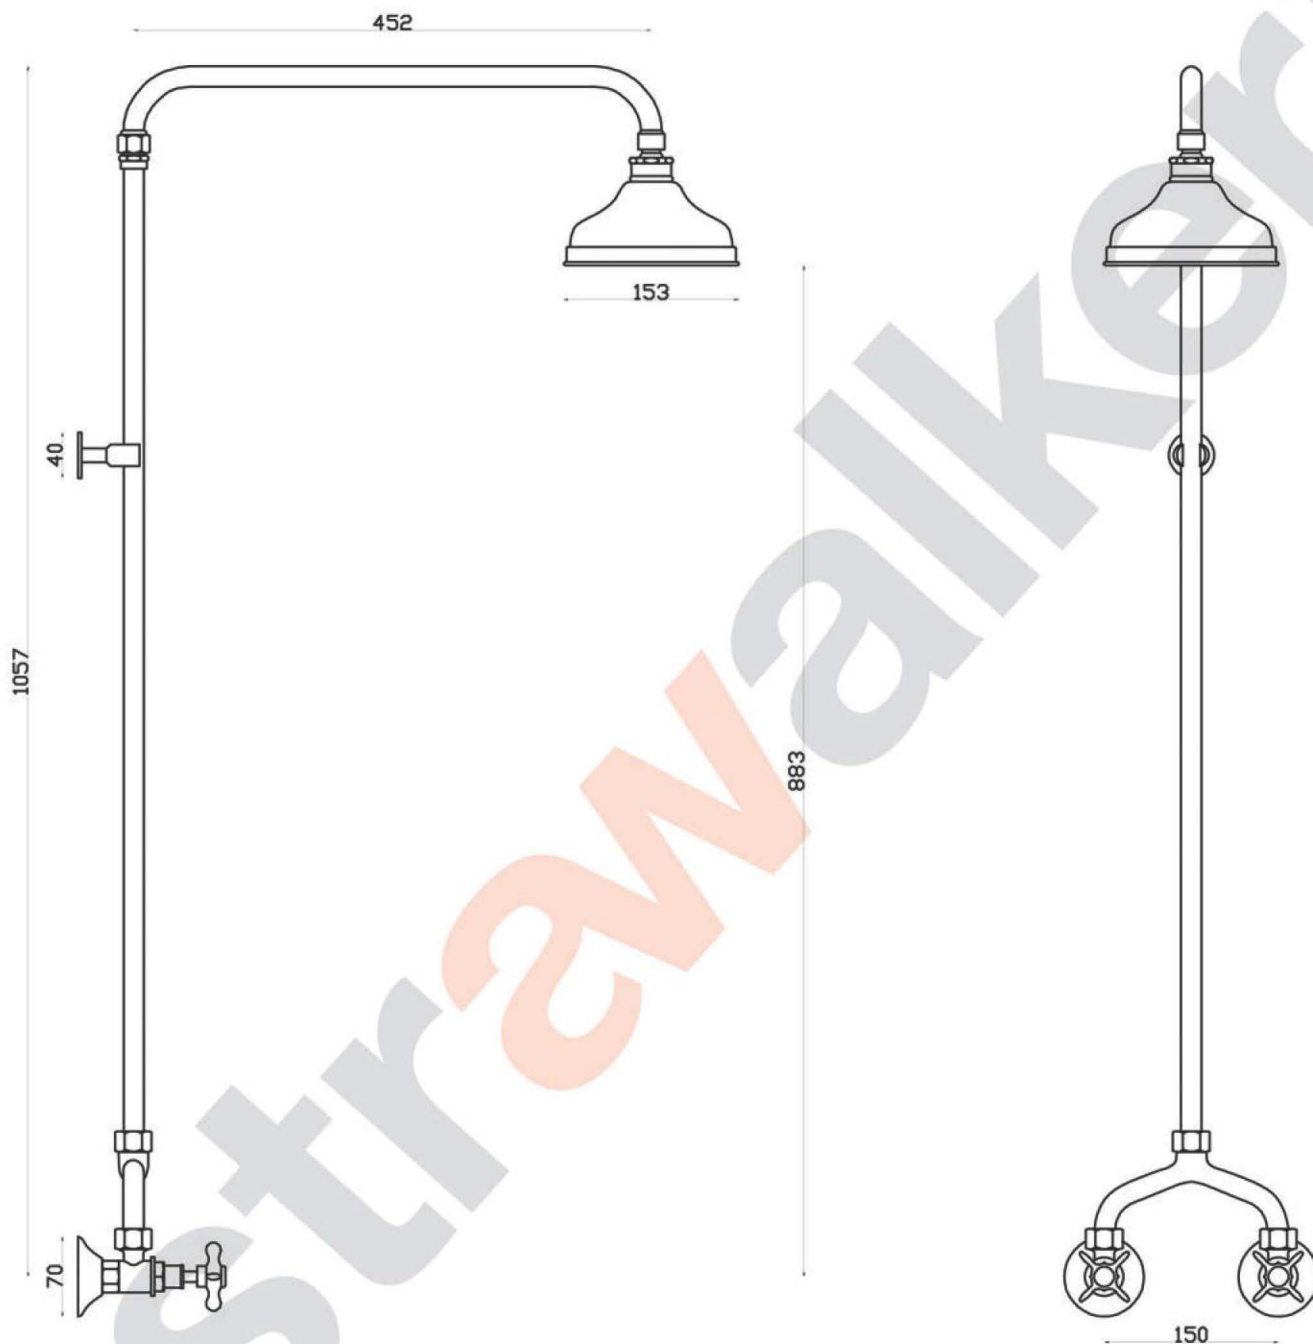

# OLDE ENGLISH

A51.13 Shower Set

aw™

Requires G 1/2" male thread coming out of wall at 150mm fixed centres

**astrawalker™**

Uncompromising quality. Conceived, designed and made in Australia.

**ARCHITECTURAL BATHWARE**